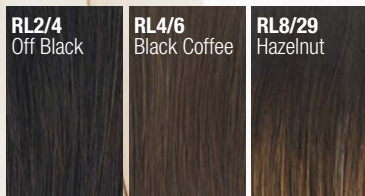

RL19/23RT
Shaded Biscuit

GM

Nature Top Glam★★★★+LF

100% High Heat Fiber
Größe/size: ca. 18 x 17 cm
Haarlänge/hair length: ca. 35 cm

RL4/10RT Shaded Iced Java	RL8/29 Hazelnut	RL8/12RT Shaded Iced Mocha	RL10/22RT Shaded Iced Cappuccino	RL14/22RT Shaded Wheat	RL19/23RT Shaded Biscuit (photo)	RL29/33RT Shaded Iced Pumpkin Spice	RL32/31 Cinnabar	RL2/4 Off Black	RL4/6 Black Coffee

RL14/25RT
Shaded Honey Ginger

GM

Nature Top Short ★★★★★

100% High Heat Fiber
Größe/size: ca. 16 x 16 cm
Haarlänge/hair length: ca. 25 cm

RL2/4
Off Black

L6

GM

Luxery Top Filler Lace ★★★+II