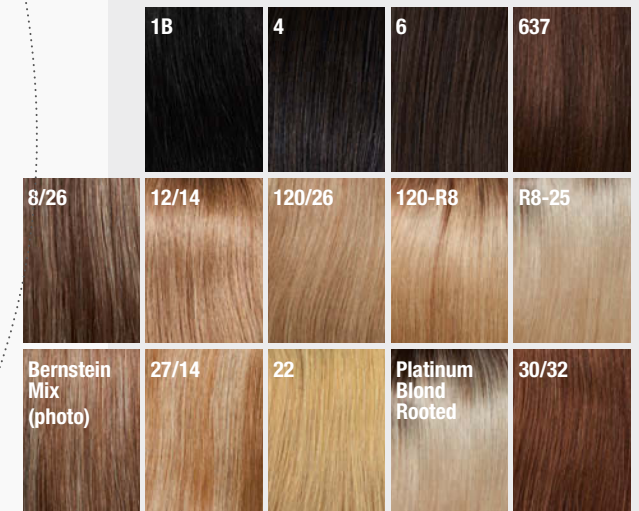

Special Volume HH***+LF**

100% Echthaar/human hair / 100% Remy Hair
Größe/size: ca. 23 x 21 cm
Haarlänge/hair length: ca. 35 cm

R1HH Black	R3HH Dark Brown	R4HH Chestnut Brown	R6/30H Chocolate Copper
R11S+ Glanzed Mocha	R1416T Buttered Toast	R1621S+ Glanzed Sand	R9HH Light Golden Blonde
			R10HH Palest Blonde (photo)

14/88Root
Golden Wheat Root

GM

Natural Volume HH ★★★★★

100% Echthaar/human hair / 100% Remy Hair
Größe/size: ca. 11 x 10 cm
Haarlänge/hair length: ca. 40 cm

GM

Top Filler Delia Mono HH (Mono) ★★★★★

100% Echthaar/human hair
Größe/size: ca. 14 x 18 cm
Haarlänge/hair length: ca. 40 - 45 cm

VERSION II: BLOND + ROOT COLORS

HH Top – 30cm ★★★★★

100% Echthaar/human hair / 100% Remy Hair
 Größe/size: ca. 17 x 16 cm
 Haarlänge/hair length: ca. 30 cm

VERSION II: BLOND + ROOT COLORS

GM

Style 162 H Lchthaar (Mono) ★★★★★