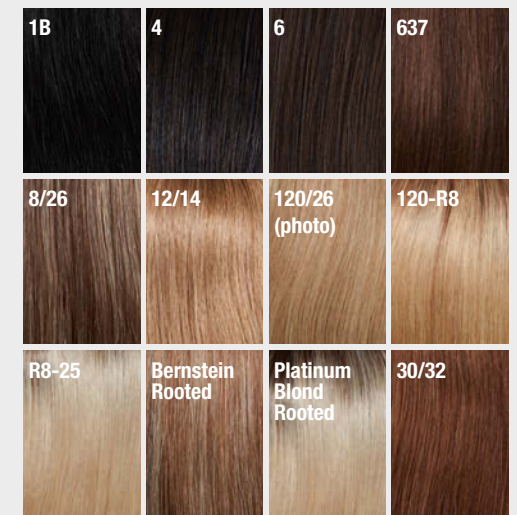

Special Volume HH***+LF**

100% Echthaar/human hair / 100% Remy Hair
Größe/size: ca. 23 x 21 cm
Haarlänge/hair length: ca. 35 cm

R1HH Black	R3HH Dark Brown	R4HH Chestnut Brown	R6/30H Chocolate Copper
R11S+ Glanzed Mocha	R1416T Buttered Toast	R1621S+ Glanzed Sand	R9HH Light Golden Blonde
			R10HH Palest Blonde (photo)

14/88Root
Golden Wheat Root

GM

Natural Volume HH ★★★★★

100% Echthaar/human hair / 100% Remy Hair
Größe/size: ca. 11 x 10 cm
Haarlänge/hair length: ca. 40 cm

GM

Top Filler Delia Mono HH (Mono) ★★★★★

100% Echthaar/human hair
Größe/size: ca. 14 x 18 cm
Haarlänge/hair length: ca. 40 - 45 cm

VERSION II: BLOND + ROOT COLORS

HH Top – 30cm ★★★★★

100% Echthaar/human hair / 100% Remy Hair
 Größe/size: ca. 17 x 16 cm
 Haarlänge/hair length: ca. 30 cm

VERSION II: BLOND + ROOT COLORS

GM

Style 162 H Lchthaar (Mono) ★★★★★

100% Echthaar/human hair
 Größe/size: ca. 12 x 12,5 cm
 Haarlänge/hair length: ca. 30 - 35 cm

VERSION II: BLOND + ROOT COLORS

R4
Midnight Brown

GM

HH Top – 45cm ★★★★★

100% Echthaar/human hair / 100% Remy Hair
 Größe/size: ca. 17 x 16 cm
 Haarlänge/hair length: ca. 45 cm