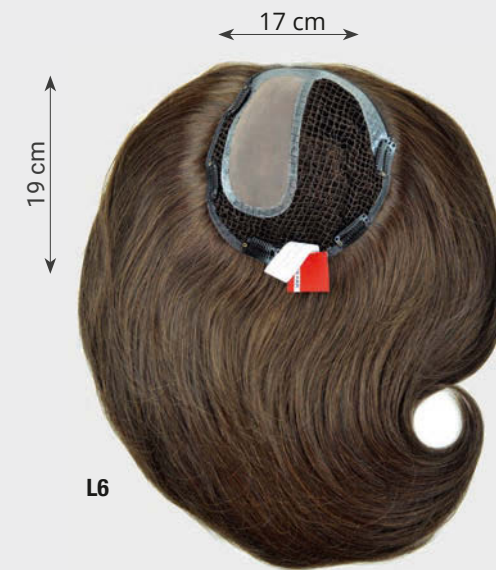

RL19/23RT
Shaded Biscuit

GM

Nature Top Glam★★★★+LF

100% High Heat Fiber
Größe/size: ca. 18 x 17 cm
Haarlänge/hair length: ca. 35 cm

RL4/10RT Shaded Iced Java	RL8/29 Hazelnut	RL8/12RT Shaded Iced Mocha	RL10/22RT Shaded Iced Cappuccino	RL14/22RT Shaded Wheat	RL19/23RT Shaded Biscuit (photo)	RL29/33RT Shaded Iced Pumpkin Spice	RL32/31 Cinnabar	RL2/4 Off Black	RL4/6 Black Coffee

RL14/25RT
Shaded Honey Ginger

GM

Nature Top Short ★★★★★

100% High Heat Fiber
Größe/size: ca. 16 x 16 cm
Haarlänge/hair length: ca. 25 cm

RL2/4
Off Black

L6

GM

Luxery Top Filler Lace ★★★+II

100% Echthaar/human hair
Größe/size: ca. 17 x 19 cm
Haarlänge/hair length: ca. 40 cm
gestuft/layered, feines Wabenteil/fine comb piece

R10HH
Palest Blonde

GM

**INTERIMS HUMAN HAIR
COLLECTION**

R3HH
Dark Brown

Special Volume HH***+LF**

100% Echthaar/human hair / 100% Remy Hair
Größe/size: ca. 23 x 21 cm
Haarlänge/hair length: ca. 35 cm

R1HH Black	R3HH Dark Brown	R4HH Chestnut Brown	R6/30H Chocolate Copper
R11S+ Glanzed Mocha	R1416T Buttered Toast	R1621S+ Glanzed Sand	R9HH Light Golden Blonde
			R10HH Palest Blonde (photo)