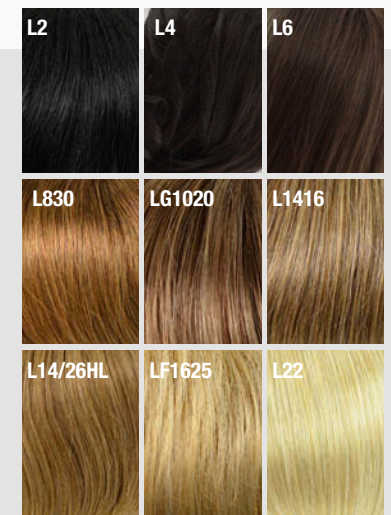

16 cm

45 cm

14/26HL

Top Curly Long ****

100% High Heat Fiber
 Größe/size: ca. 16 x 16 cm
 Haarlänge/hair length: ca. 45 cm

Top Curly Long HH ****

70% Human Hair + 30% High Heat Fiber
 Größe/size: ca. 16 x 16 cm
 Haarlänge/hair length: ca. 45 cm

RL613RT
Shaded Platinum

GM

NATURE COLLECTION

Nature Top Long ★★★★★

100% High Heat Fiber
Größe/size: ca. 16 x 16 cm
Haarlänge/hair length: ca. 45 cm

RL2/4 Off Black	RL4/6 Black Coffee	RL8/29 Hazelnut
RL14/22RT Shaded Wheat	RL14/25RT Shaded Honey Ginger	RL16/21RT Shaded Sand
RL16/88 Pale Golden Honey	RL19/23RT Shaded Biscuit	RL613RT Shaded Platinum (photo)
RL32/31 Cinnabar	RL56/60 Silver	