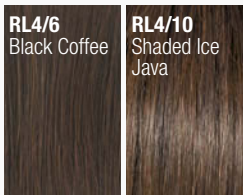

New Collection Seite 6 - 11

Nature Collection Seite 5, 12 - 16

Interims Human Hair Collection Seite 17 - 21, 27

Classic Collection Seite 22 - 26

Hair Solutions Seite 28 - 39

RL19/23RT
Shaded Biscuit

RL8/12 RT
Shaded Iced Mocha

RL2/4
Off Black

RL4/6
Black Coffee

RL4/10
Shaded Ice Java

Nature Illusion ★★★

Größe/size: ca. 21 x 19 cm
Haarlänge/hair length: ca. 35-40 cm

RL6/8 Dark Chocolate	RL8/12RT Shaded Iced Mocha	RL8/29RT Shaded Hazelnut	RL9/24RT Shaded Iced Café Latte	RL10/12 Sunlit Chestnut	RL12/16 Honey Toast	RL12/22RT Shaded Cappuccino	RL14/22RT Shaded Wheat
RL16/88 Pale Golden Honey	RL17/23RT Shaded Ices Latte Macchiato	RL19/23 Biscuit	RL19/23RT Shaded Biscuit (photo)	RL613RT Shaded Platinum	RL511 Sugar & Charcoal	RL51/61 Iced Granita	RL56/60 Silver

RL4/6
Black Coffee

RL8/12 RT
Shaded Iced Mocha

Nature Wave ★★★

Größe/size: ca. 20 x 19 cm
Haarlänge/hair length: ca. 35-40 cm

RL2/4 Off Black	RL4/6 Black Coffee (photo)	RL8/12RT Shaded Iced Mocha	RL8/29RT Shaded Hazelnut	RL10/12 Sunlit Chestnut	RL12/22RT Shaded Cappuccino	RL14/22RT Shaded Wheat	
RL16/88 Pale Golden Honey	RL17/23RT Shaded Ices Latte Macchiato	RL19/23 Biscuit	RL19/23RT Shaded Biscuit	RL613RT Shaded Platinum	RL511 Sugar & Charcoal	RL51/61 Iced Granita	RL56/60 Silver