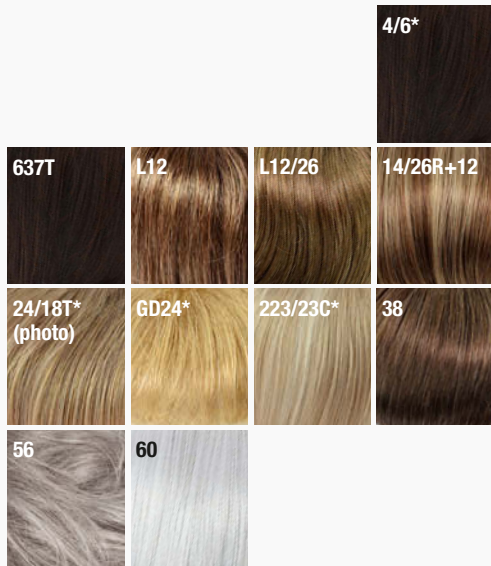

KUNSTHAAR/SYNTETIC

* Solange Vorrat!/While stocks last!

34

24/18T

GM

Lucky Long Page

★★★★★

Größe/size: ca. 23 x 23 cm
Haarlänge/hair length: ca. 15 - 20 cm

L12

GM

New Lucky Long

★★★★★

Größe/size: ca. 23 x 24 cm
Haarlänge/hair length: ca. 25 - 30 cm

23A/26

MH

Light Cover Piece Long (Mono) ★★★★★