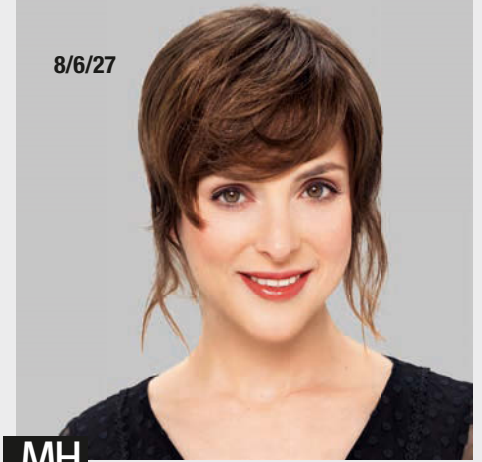

* Solange Vorrat!/While stocks last!

14/88+12

MH

Special Top****+II

Größe/size: ca. 24 x 22 cm
 Haarlänge/hair length: ca. 14 cm
 gestuft/layered

8/6/27

MH

High End Top Filler*****+II