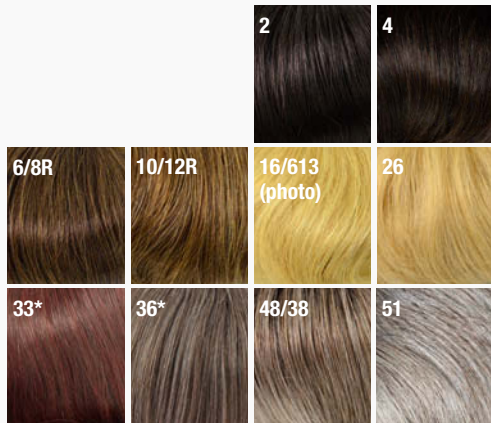

MH

Part Piece Mono HH ****

100% Echthaar/human hair
Größe/size: ca. 8 x 13 cm
Haarlänge/hair length: ca. 22 cm