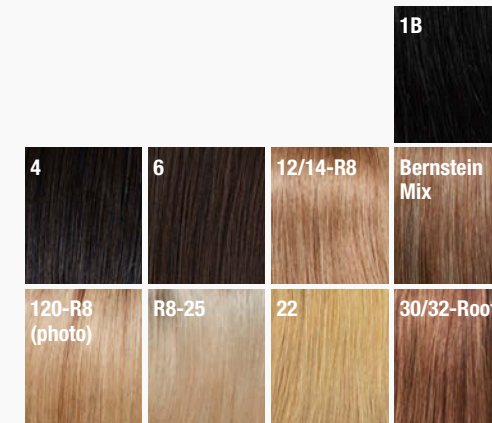

Remy Filler Light Long

★★★★★

100% Remy Human Hair –
Lace-tulle with silicon strips

Größe/size: ca. 15,5 x 15 cm

Haarlänge/hair length: ca. 45 - 50 cm