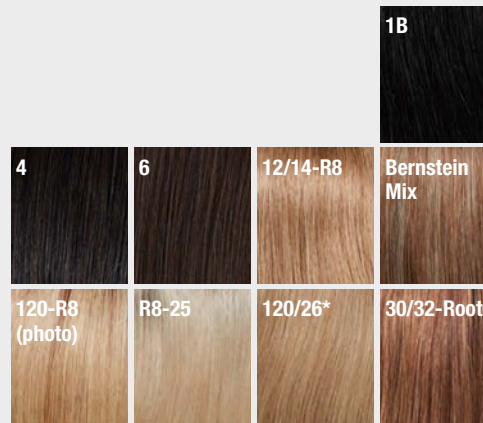

MH

Euro Mix Filler A ★★★★★

Solange Vorrat!/while stocks last!

100% Echthaar Mix/human hair Mix (30% Euro-Hair)

Größe/size: ca. 14 x 12 cm

Haarlänge/hair length: 25 cm

Mono Wabenteil/mono comb piece

1B, 8, 14/26, 26A, 30, 51, Salt&Pepper

MH

Euro Mix Filler B ★★★★★

Solange Vorrat!/while stocks last!

100% Echthaar Mix/human hair Mix (30% Euro-Hair)

Größe/size: ca. 16 x 14 cm

Haarlänge/hair length: 30 cm

Mono Wabenteil/mono comb piece

1B, 12/16, 14/26, 18/22, 30, 33, 51

MH

Euro Mix Filler C ★★★★★

Solange Vorrat!/while stocks last!

100% Echthaar Mix/human hair Mix (30% Euro-Hair)

Größe/size: ca. 19 x 17 cm

Haarlänge/hair length: 35 cm

Mono Wabenteil/mono comb piece

12/16, 14/26, 30

GM

Remy Filler Long

★★★

100% Remy Human Hair –
Mono with fine wefts

Größe/size: ca. 15 x 13 cm

Haarlänge/hair length: ca. 45 - 50 cm

GM

Remy Filler Light Long

★★★★★

100% Remy Human Hair –
Lace-tulle with silicon strips

Größe/size: ca. 15,5 x 15 cm

Haarlänge/hair length: ca. 45 - 50 cm