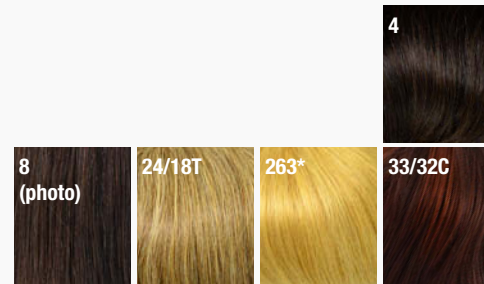

33R

MH

182 Light HH (Mono)

★★★★

100% Echthaar/human hair
Größe/size: ca. 16 x 15 cm
Haarlänge/hair length: ca. 40 - 45 cm

2

MH

Magic Top A Echthaar (Mono) ★★★★★

100% Echthaar/human hair
Größe/size: ca. 9 x 14 cm
Haarlänge/hair length: ca. 20 - 25 cm

8

GM

Magic Top B Echthaar ★★★★★

100% Echthaar/human hair
Größe/size: ca. 17 x 15 cm
Haarlänge/hair length: ca. 30 - 35 cm

10/20

6

GM

Magic Top C Echthaar (Mono) ★★★★★

100% Echthaar/human hair
Größe/size: ca. 14 x 13 cm
Haarlänge/hair length: ca. 45 cm