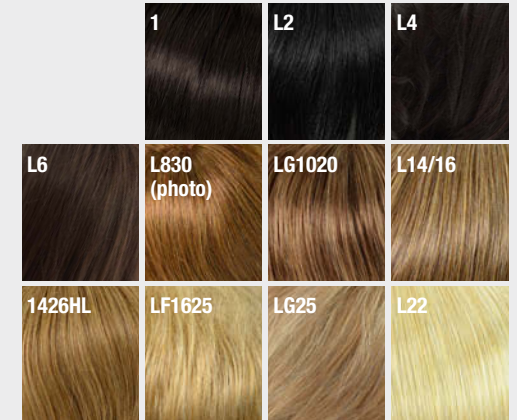

Haarlänge/hair length: ca. 35 - 40 cm

GM

**Magic Top Lace
Echthaar (Mono+LL)**

★★★★★ +LL

100% Echthaar/human hair

Größe/size: ca. 15 x 14 cm

Haarlänge/hair length: ca. 30 cm

VERSION II: BLOND + ROOT COLORS

GM

**Pony 166 Long
Echthaar/HH ****

100% Echthaar/human hair

Größe/size: ca. 10 x 5 cm

Haarlänge/hair length: ca. 15 - 30 cm

Mehr Pony Styles im "Hair to go" Katalog/more
fringes in "Hair to go Collection"