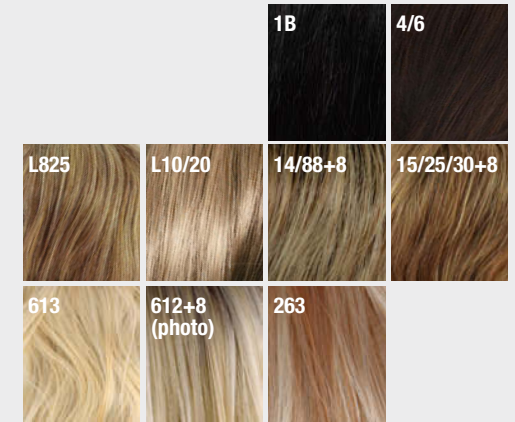

RL19/23
Biscuit

GM

Nature Top Curly ★★★★★

100% High Heat Fiber
Größe/size: ca. 16 x 17 cm
Haarlänge/hair length: ca. 45 cm

RL14/22RT
Shaded
Wheat

RL14/25RT
Shaded
Honey Ginger

RL16/21RT
Shaded Sand

RL16/88
Pale Golden
Honey

Top Extra Long ★★★★★ + LI

100% High Heat Fiber
Größe/size: ca. 18 cm x 19 cm
Haarlänge/hair length: ca. 60 cm gestuft

RL14/22RT
Shaded Wheat

Nature Top Ultra Long****

100% High Heat Fiber
Größe/size: ca. 18 x 17 cm
Haarlänge/hair length: ca. 50 cm