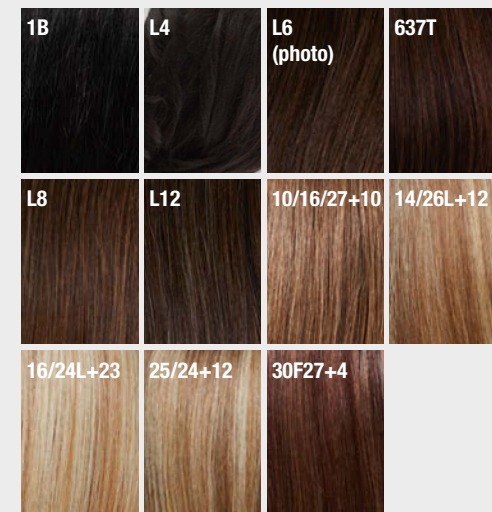

RL19/23RT
Shaded Biscuit

GM

Nature Top Glam★★★★+LF

100% High Heat Fiber
Größe/size: ca. 18 x 17 cm
Haarlänge/hair length: ca. 35 cm

RL4/10RT Shaded Iced Java	RL8/29 Hazelnut	RL8/12RT Shaded Iced Mocha	RL10/22RT Shaded Iced Cappuccino	RL14/22RT Shaded Wheat	RL19/23RT Shaded Biscuit (photo)	RL29/33RT Shaded Iced Pumpkin Spice	RL32/31 Cinnabar	RL2/4 Off Black	RL4/6 Black Coffee

RL14/25RT
Shaded Honey Ginger

GM

Nature Top Short ★★★★★

100% High Heat Fiber
Größe/size: ca. 16 x 16 cm
Haarlänge/hair length: ca. 25 cm

RL2/4
Off Black

L6

GM

Luxery Top Filler Lace ★★★+II

100% Echthaar/human hair
Größe/size: ca. 17 x 19 cm
Haarlänge/hair length: ca. 40 cm
gestuft/layered, feines Wabenteil/fine comb piece

R10HH
Palest Blonde

GM

**INTERIMS HUMAN HAIR
COLLECTION**

R3HH
Dark Brown

Special Volume HH***+LF**

100% Echthaar/human hair / 100% Remy Hair
Größe/size: ca. 23 x 21 cm
Haarlänge/hair length: ca. 35 cm

R1HH Black	R3HH Dark Brown	R4HH Chestnut Brown	R6/30H Chocolate Copper
R11S+ Glanzed Mocha	R1416T Buttered Toast	R1621S+ Glanzed Sand	R9HH Light Golden Blonde
			R10HH Palest Blonde (photo)