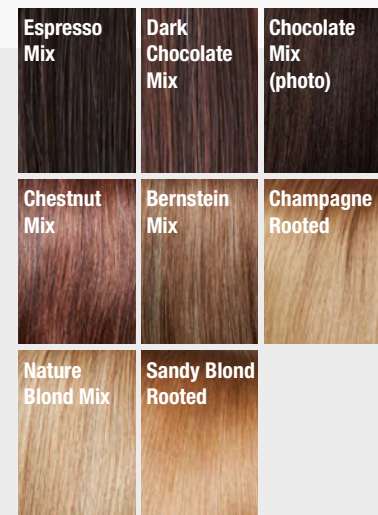

VERSION II: BLOND + ROOT COLORS

14/88Root
Golden Wheat Root

GM

Light HH Top – 30cm ★★★

100% Echthaar/human hair / 100% Remy Hair
Größe/size: ca. 8 x 12 cm
Haarlänge/hair length: ca. 35 cm

R1HH Black	R3HH Dark Brown	R4HH Chestnut Brown	R5HH Light Reddish Brown	R6 Dark Chocolate	R6/30H Chocolate Copper	R8 Dark Cinnamon
R829S+ Glazed Hazelnut	12/22Root Cappuccino Root	R1416H Buttered Toast	14/25Root Honey Ginger Root	14/88Root Golden Wheat Root (photo)	19/23Root Biscuit Root	R9HH Light Golden Blonde
						R10HH Palest Blonde

Chocolate Mix

GM

CLASSIC COLLECTION

Magic Pony

Größe/size: ca. 9 x 10,5 cm
Haarlänge/hair length: ca. 20 cm

Magic Pony HH

100% Echthaar/human hair
Größe/size: ca. 9 x 10,5 cm
Haarlänge/hair length: ca. 20 cm