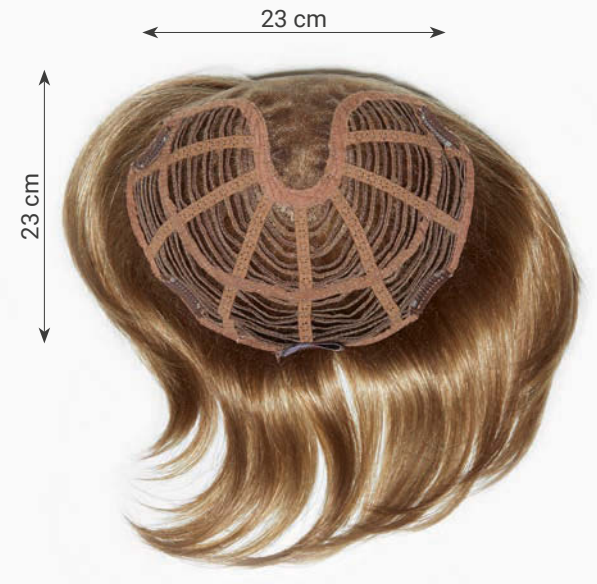

RL4/6
Black Coffee

RL8/12 RT
Shaded Iced Mocha

Nature Wave ★★★

Größe/size: ca. 20 x 19 cm
Haarlänge/hair length: ca. 35-40 cm

RL2/4 Off Black	RL4/6 Black Coffee (photo)	RL8/12RT Shaded Iced Mocha	RL8/29RT Shaded Hazelnut	RL10/12 Sunlit Chestnut	RL12/22RT Shaded Cappuccino	RL14/22RT Shaded Wheat	
RL16/88 Pale Golden Honey	RL17/23RT Shaded Ices Latte Macchiato	RL19/23 Biscuit	RL19/23RT Shaded Biscuit	RL613RT Shaded Platinum	RL511 Sugar & Charcoal	RL51/61 Iced Granita	RL56/60 Silver

22H/22+12

GM

Top Bob ***

Größe/size: ca. 17 x 17 cm
Haarlänge/hair length: ca. 20 cm

Top Bob Large ***

Größe/size: ca. 23 x 23 cm
Haarlänge/hair length: ca. 26 cm

20 cm

14/26A

Größe/size: ca. 24 x 18 cm
Haarlänge/hair length: ca. 25 cm

				1B	4/6	637T	L8
8/16+2	L12	12/14/26+12 (photo)	12/26+8	14/20/25R	14/263+8	14/26A	20R/27+10
22H/22+12	23A/26	33/130/2	36/38	119+6	GM56/58/36	305K	60M