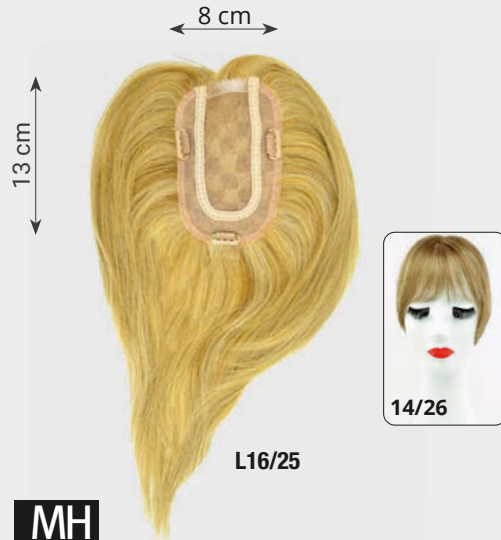

Magic Top A Echthaar (Mono) ★★★★★

100% Echthaar/human hair
 Größe/size: ca. 9 x 14 cm
 Haarlänge/hair length: ca. 20 - 25 cm

8

GM

Magic Top B Echthaar ★★★★★

100% Echthaar/human hair
 Größe/size: ca. 17 x 15 cm
 Haarlänge/hair length: ca. 30 - 35 cm

10/20

6

GM

Magic Top C Echthaar (Mono) ★★★★★

100% Echthaar/human hair
 Größe/size: ca. 14 x 13 cm
 Haarlänge/hair length: ca. 45 cm

36

MH

Volume II Echthaar (Mono) ****

100% Echthaar/human hair
Größe/size: ca. 10 x 11 cm
Haarlänge/hair length: ca. 15 - 25 cm

MH

Part Piece Mono HH ****

100% Echthaar/human hair
Größe/size: ca. 8 x 13 cm
Haarlänge/hair length: ca. 22 cm

GM

New Part Piece Mono HH ****

100% Echthaar/human hair
Größe/size: ca. 7 x 12 cm
Haarlänge/hair length: ca. 20 cm

* Solange Vorrat!/While stocks last!

ECHTHAAR/HUMAN HAIR SONDERANFERTIGUNG

GM

Top Filler Perfection Mono Echthaar ****

100% Echthaar/human hair
Größe/size: ca. 16 x 16 cm
Haarlänge/hair length: ca. 10 cm