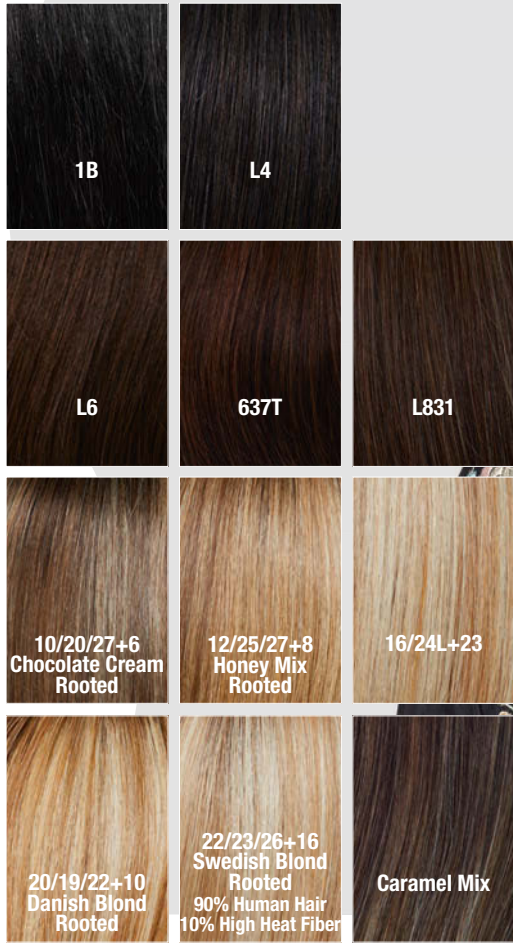

100% Echthaar/human hair / Haarlänge/hair length: ca. 45 cm

* Solange Vorrat reicht / while stocks last

18/22+6(Root)
Sunny Ash Frost

140/14+6(Root)
Spring Acorn

Luxery Lace B ★★★★★+LF
100% Echthaar/human hair / Haarlänge/hair length: ca. 33 cm

* Solange Vorrat reicht / while stocks last

12/30
Light Chocolate

4
Cappuccino

Luxery Lace E ★★★★★+LF

100% Echthaar/human hair / Haarlänge/hair length: ca. 60 cm

6
Dark Chocolate

8/32
Ginger Brown

12/30
Light Chocolate

140/14+6(Root)
Spring Acorn

18/22+6(Root)
Sunny Ash Frost

140/22+6(Root)
Sunshine Gold

140/22
Gold Blonde

31/130
Chestnut

New Jennifer Echthaar ★★★★★

100% Echthaar/human hair / Haarlänge/hair length: ca. 49 cm

New Exclusiv Echthaar ★★★★★

100% Echthaar/human hair / Haarlänge/hair length: ca. 54 cm

Lory HH ★★★★★+LF

(Solange Vorrat reicht/While stocks last)

100% Echthaar/human hair / Haarlänge/hair length: ca. 51 cm