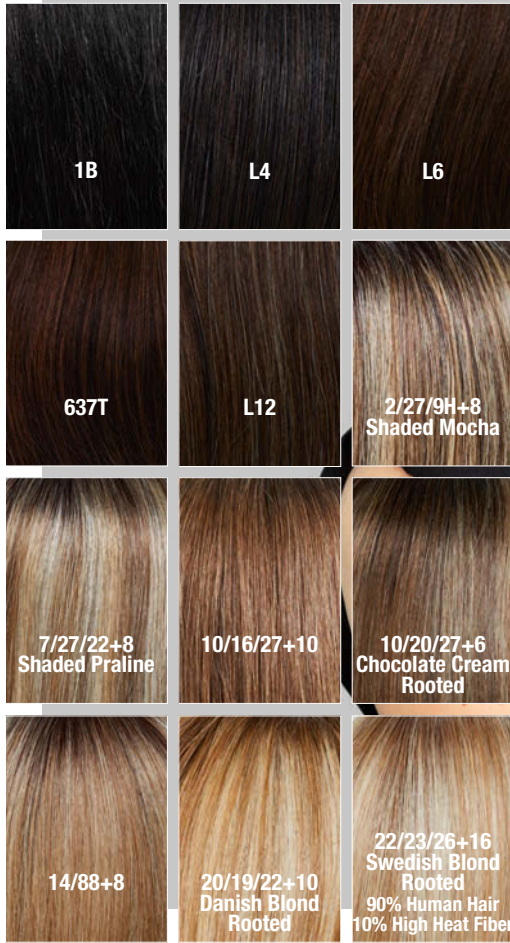

16/24L+23

20/19/22+10
Danish Blond
Rooted

22/23/26+16
Swedish Blond
Rooted
90% Human Hair
10% High Heat Fiber

Caramel Mix*

* Solange Vorrat reicht / while stocks last

2/27/9H+8
Shaded Mocha

ab/from 12.2021

Prime Page Deluxe HH ★★★★★+LF

Prime Page Lace Large HH ★★★★★+LF

100% Echthaar/human hair / Haarlänge/hair length: ca. 35 cm
L4, L6, L12, 2/27/9H+8, 7/27/22+8, 10/16/27+10, 14/88+8, 22/23/26+16

Prime Page Lace Small HH ★★★★★+LF

100% Echthaar/human hair / Haarlänge/hair length: ca. 35 cm
L4, L6, L12, 2/27/9H+8, 7/27/22+8, 10/16/27+10, 14/88+8, 22/23/26+16

20/19/22+10
Danish Blond Rooted

ab/from 12.2021

Prime Long Deluxe HH ★★★★★+LF

100% Echthaar/human hair / Haarlänge/hair length: ca. 40 cm
L4, L6, 637T, 7/27/22+8, 10/16/27+10, 10/20/27+10, 14/88+8,
20/19/22+10, 22/23/26+16

20/19/22+10
Danish Blond
Rooted

ab/from 12.2021

Prime Bob Deluxe HH ★★★★★+LF

100% Echthaar/human hair / Haarlänge/hair length: ca. 20-25 cm
L6, 637T, 10/16/27+10, 10/20/27+6, 20/19/22+10

Prime Bob Lace HH ★★★★★+LF