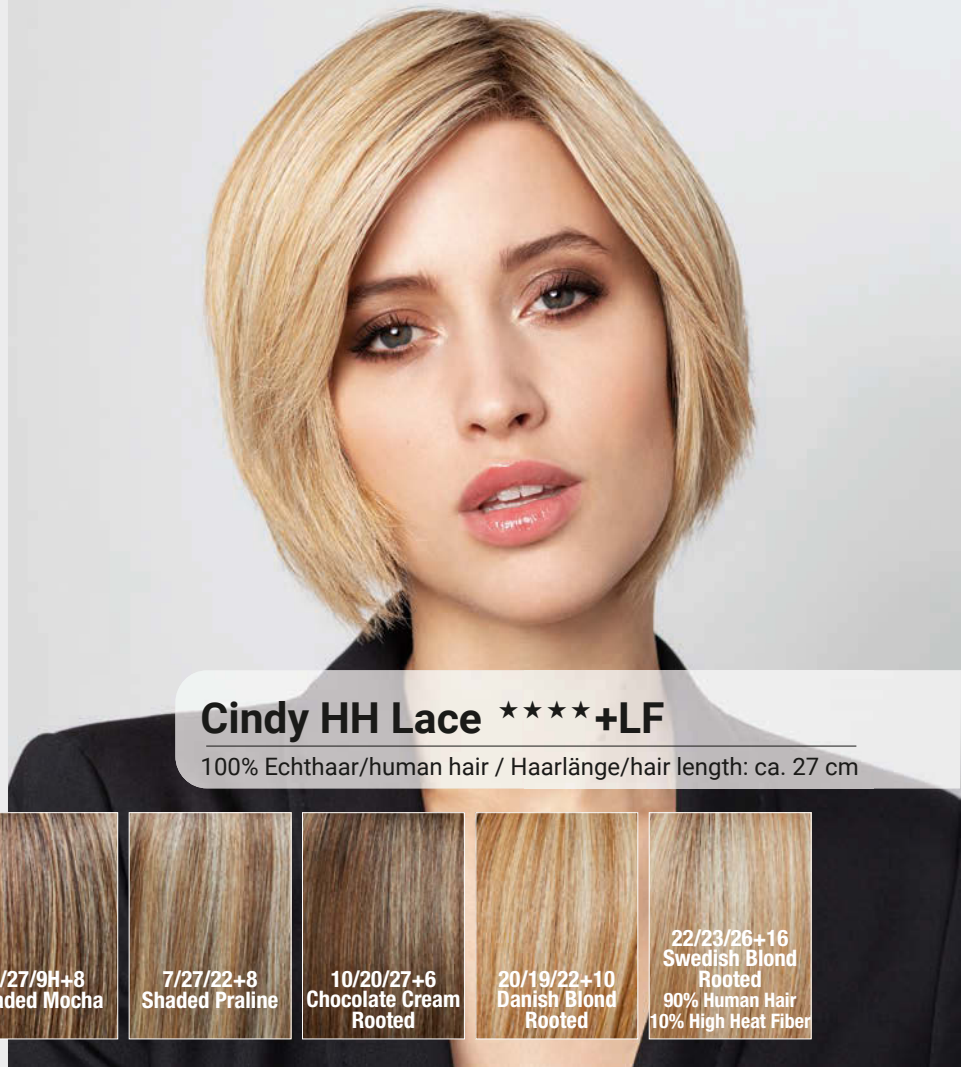

Chocolate Mix

Energy HH Short * (Lace Part)**

100% Echthaar/human hair / Haarlänge/hair length: ca. 35 cm

**20/19/22+10
Danish Blond Rooted**

Cindy HH Lace ★★★★★+LF

100% Echthaar/human hair / Haarlänge/hair length: ca. 27 cm