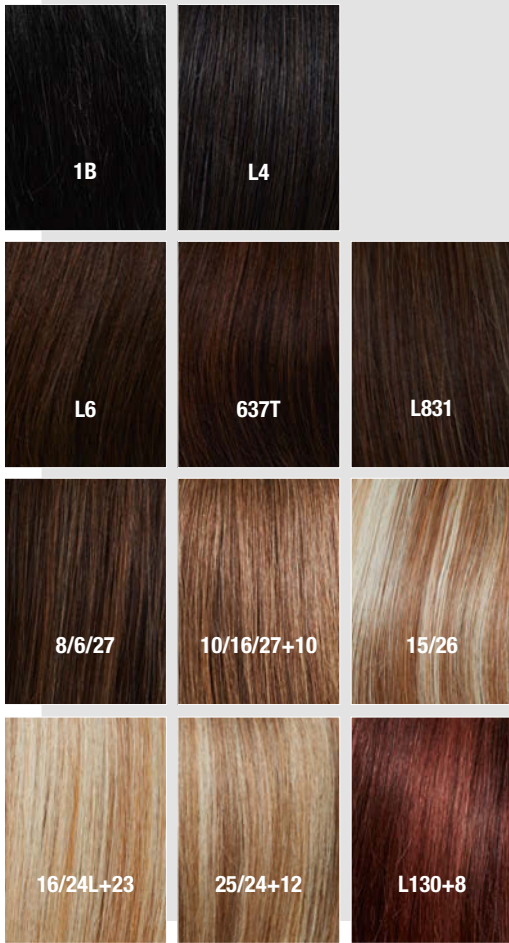

MH

R8-16

Euro Mix Pearl ★★★★★+LF

100% Echthaar/human hair / Haarlänge/hair length: ca. 30 cm

MH

R8-16

Euro Mix Star ★★★★★+LF

100% Echthaar/human hair / Haarlänge/hair length: ca. 27 cm

Celine Lace HH ★★★★★+LF

100% Echthaar/human hair / Haarlänge/hair length: ca. 45 cm

MH

8/12

Brigitte Lace HH ★★★★★+LF

100% Echthaar/human hair / Haarlänge/hair length: ca. 18 cm

* Solange Vorrat reicht / while stocks last

MH

8/12

Magic Lace HH ★★★★★+LF

100% Echthaar/human hair / Haarlänge/hair length ca. 40 cm

L6

Power HH Lace *+LF**

100% Echthaar/human hair / Größe/size ca. 53-54 cm
Haarlänge/hair length ca. 55 cm Gestuft/layered

30F27+4

Fox HH Mono Lace Deluxe ***+LF**

(Solange Vorrat reicht/While stocks last)

100% Echthaar/human hair / Größe/size ca. 54-55 cm
Haarlänge/hair length ca. 35 cm Gestuft/layered

8/12

Venus Lace HH ***+LF**