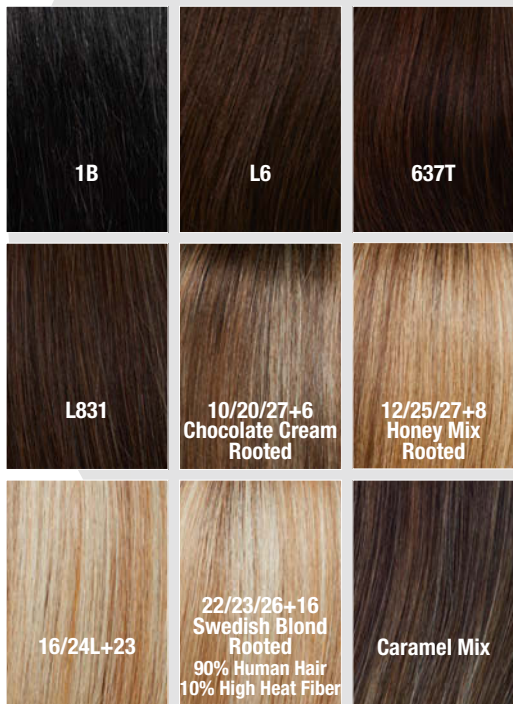

* Solange Vorrat reicht / while stocks last

12/30
Light Chocolate

4
Cappuccino

Luxery Lace E ★★★★★+LF

100% Echthaar/human hair / Haarlänge/hair length: ca. 60 cm

6
Dark Chocolate

8/32
Ginger Brown

12/30
Light Chocolate

140/14+6(Root)
Spring Acorn

18/22+6(Root)
Sunny Ash Frost

140/22+6(Root)
Sunshine Gold

140/22
Gold Blonde

31/130
Chestnut

New Jennifer Echthaar ★★★★★

100% Echthaar/human hair / Haarlänge/hair length: ca. 49 cm

New Exclusiv Echthaar ★★★★★

100% Echthaar/human hair / Haarlänge/hair length: ca. 54 cm

Lory HH ★★★★★+LF

(Solange Vorrat reicht/While stocks last)

100% Echthaar/human hair / Haarlänge/hair length: ca. 51 cm