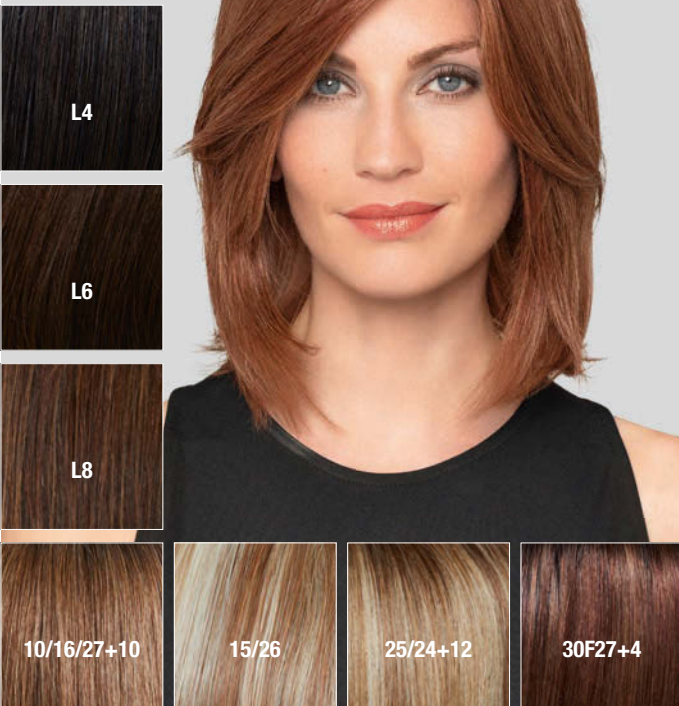

Fox HH Mono Lace Deluxe *****+LF

(Solange Vorrat reicht/While stocks last)

100% Echthaar/human hair / Größe/size ca. 54-55 cm
Haarlänge/hair length ca. 35 cm Gestuft/layered

8/12