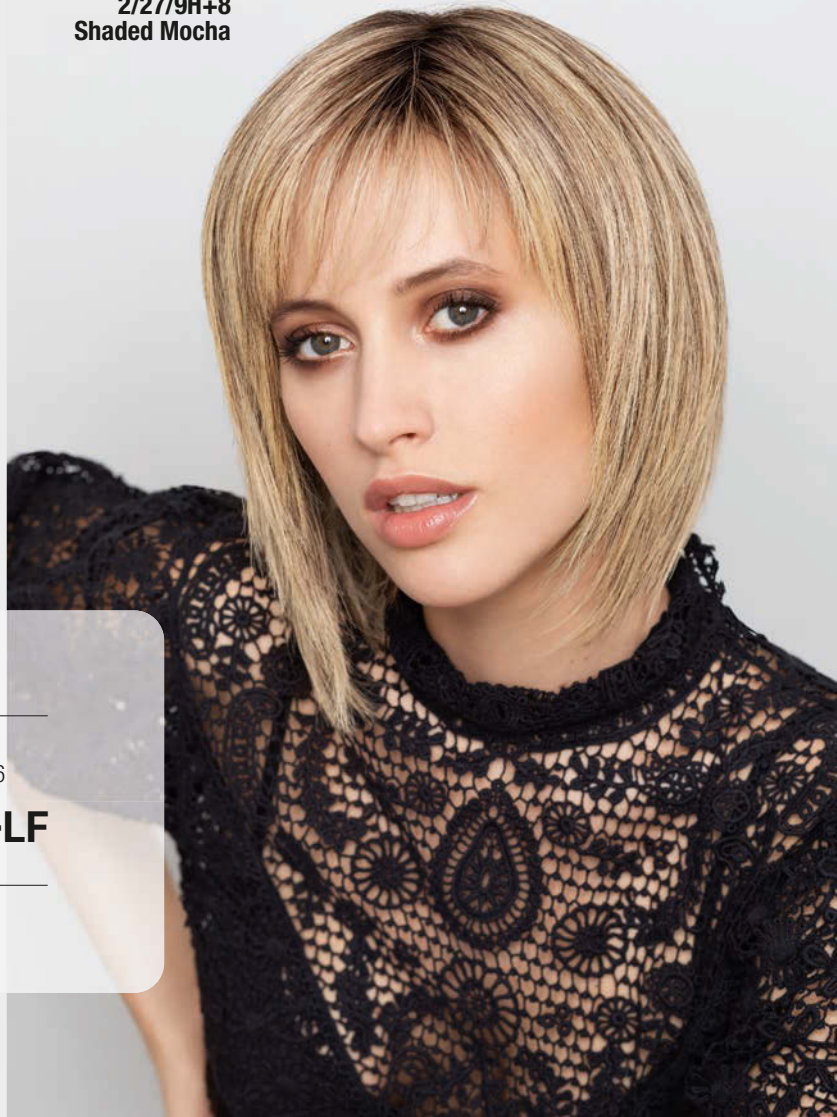

**2/27/9H+8
Shaded Mocha**