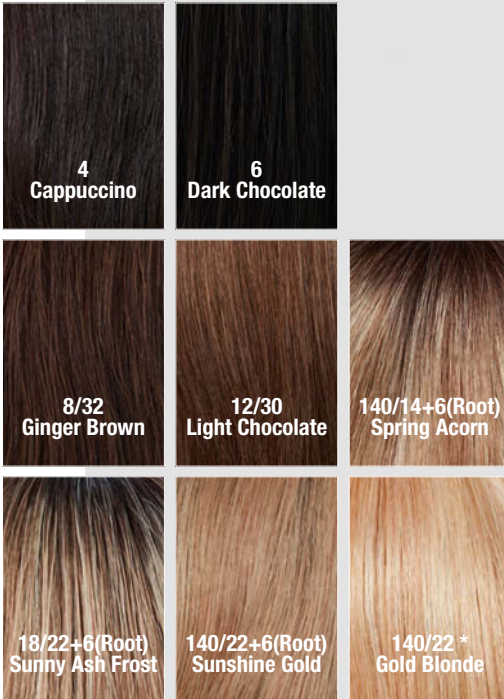

* Solange Vorrat reicht / while stocks last

140/22+6(Root)
Sunshine Gold

Luxery Lace C ***+LF**

100% Echthaar/human hair / Haarlänge/hair length: ca. 40 cm

140/22+6(Root)
Sunshine Gold

Luxery Lace D ***+LF**

100% Echthaar/human hair / Haarlänge/hair length: ca. 45 cm

* Solange Vorrat reicht / while stocks last

18/22+6(Root)
Sunny Ash Frost

140/14+6(Root)
Spring Acorn

Luxery Lace B ★★★★★+LF
100% Echthaar/human hair / Haarlänge/hair length: ca. 33 cm