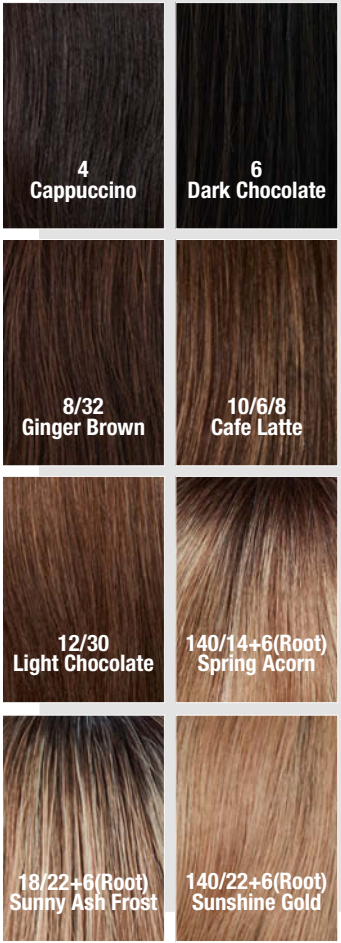

Pauline HH Mono Lace ★★★★★+LF

100% Echthaar/human hair / Größe/size ca. 53-54 cm
Haarlänge/hair length: ca. 50 cm Gestuft/layered

1B

L6

15/26

14/26L+12

16/24L+23

25/24+12

30F27+4

140/22/8(Root)
Ginger Blonde Twist

Luxery Lace H ***+LF**

100% Echthaar/human hair / Haarlänge/hair length: ca. 32 cm

140/22/8(Root)
Ginger Blonde Twist

Luxery Lace K ***+LF**

100% Echthaar/human hair / Haarlänge/hair length: ca. 38 cm

* Solange Vorrat reicht / while stocks last

140/22+6(Root)
Sunshine Gold

Luxery Lace C ***+LF**

100% Echthaar/human hair / Haarlänge/hair length: ca. 40 cm

140/22+6(Root)
Sunshine Gold

Luxery Lace D ***+LF**

100% Echthaar/human hair / Haarlänge/hair length: ca. 45 cm

* Solange Vorrat reicht / while stocks last

18/22+6(Root)
Sunny Ash Frost

140/14+6(Root)
Spring Acorn

Luxery Lace B ★★★★★+LF
100% Echthaar/human hair / Haarlänge/hair length: ca. 33 cm