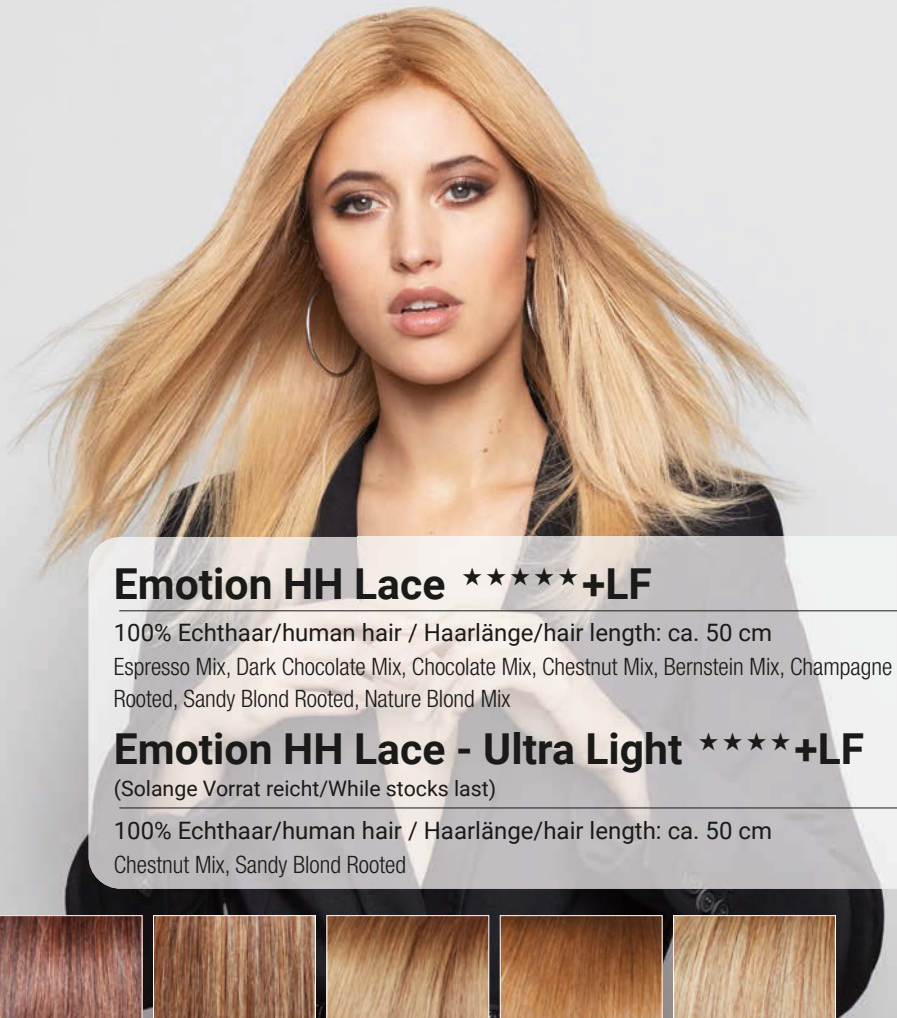

Champagne Rooted **Seite 5**

Sympathy HH Mono Lace Deluxe
★★★★★+LF

Sympathy HH Mono Lace Large Deluxe
★★★★★+LF

Sympathy HH Mono Lace Small Deluxe
★★★★★+LF

15/26 **Seite 14**

Tiffany HH Lace
★★★★+LF

15/26+8 **Seite 22**

Venus Lace HH
★★★★★+LF

8/12 **Seite 25**

Sandy Blond Rooted

Emotion HH Lace ★★★★★+LF

100% Echthaar/human hair / Haarlänge/hair length: ca. 50 cm

Espresso Mix, Dark Chocolate Mix, Chocolate Mix, Chestnut Mix, Bernstein Mix, Champagne Rooted, Sandy Blond Rooted, Nature Blond Mix

Emotion HH Lace - Ultra Light ★★★★★+LF

(Solange Vorrat reicht/While stocks last)

100% Echthaar/human hair / Haarlänge/hair length: ca. 50 cm

Chestnut Mix, Sandy Blond Rooted

Espresso Mix

Dark Chocolate Mix