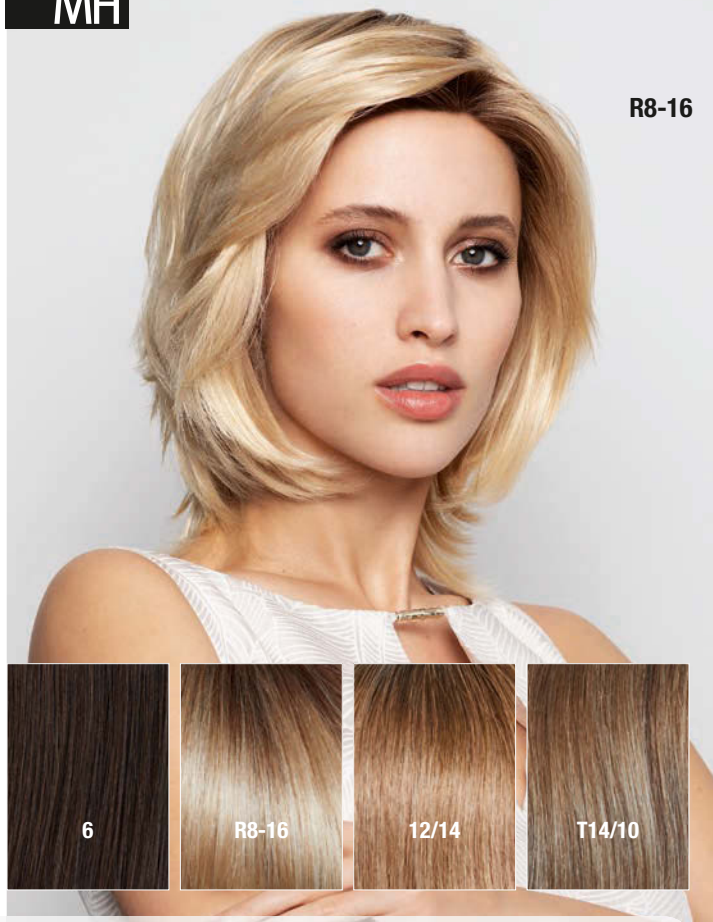

15/26+8

Tiffany HH Lace ★★★★★+LF

100% Echthaar/human hair / Größe/size ca. 54 cm
Haarlänge/hair length ca. 10-12 cm Gestuft/layered

L4

Long Page HH ★★★★★+LF

(Solange Vorrat reicht/While stocks last)

100% Echthaar/human hair / Haarlänge/hair length: ca. 40 cm

MH

R8-16

Euro Mix Pearl ★★★★★+LF

100% Echthaar/human hair / Haarlänge/hair length: ca. 30 cm

MH

R8-16

Euro Mix Star ★★★★★+LF

100% Echthaar/human hair / Haarlänge/hair length: ca. 27 cm