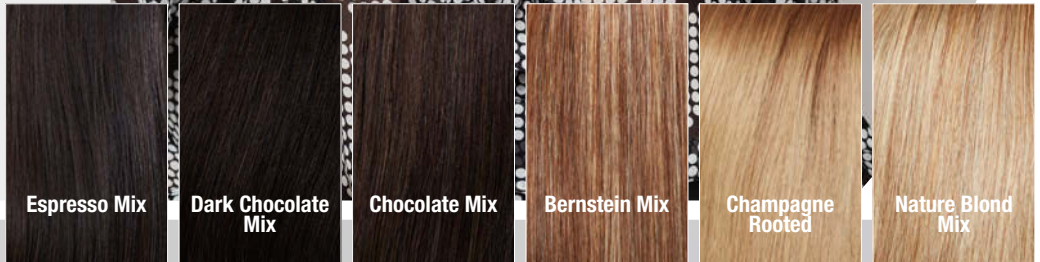

Chocolate Mix

Chestnut Mix

Bernstein Mix

Champagne
RootedSandy Blond
RootedNature Blond
Mix

Chocolate Mix

Energy HH Long *** (Lace Part)

100% Echthaar/human hair / Haarlänge/hair length: ca. 55 cm

Espresso Mix

Dark Chocolate Mix

Chocolate Mix

Bernstein Mix

Champagne Rooted

Nature Blond Mix

Chocolate Mix

Energy HH Medium * (Lace Part)**

100% Echthaar/human hair / Haarlänge/hair length: ca. 45 cm