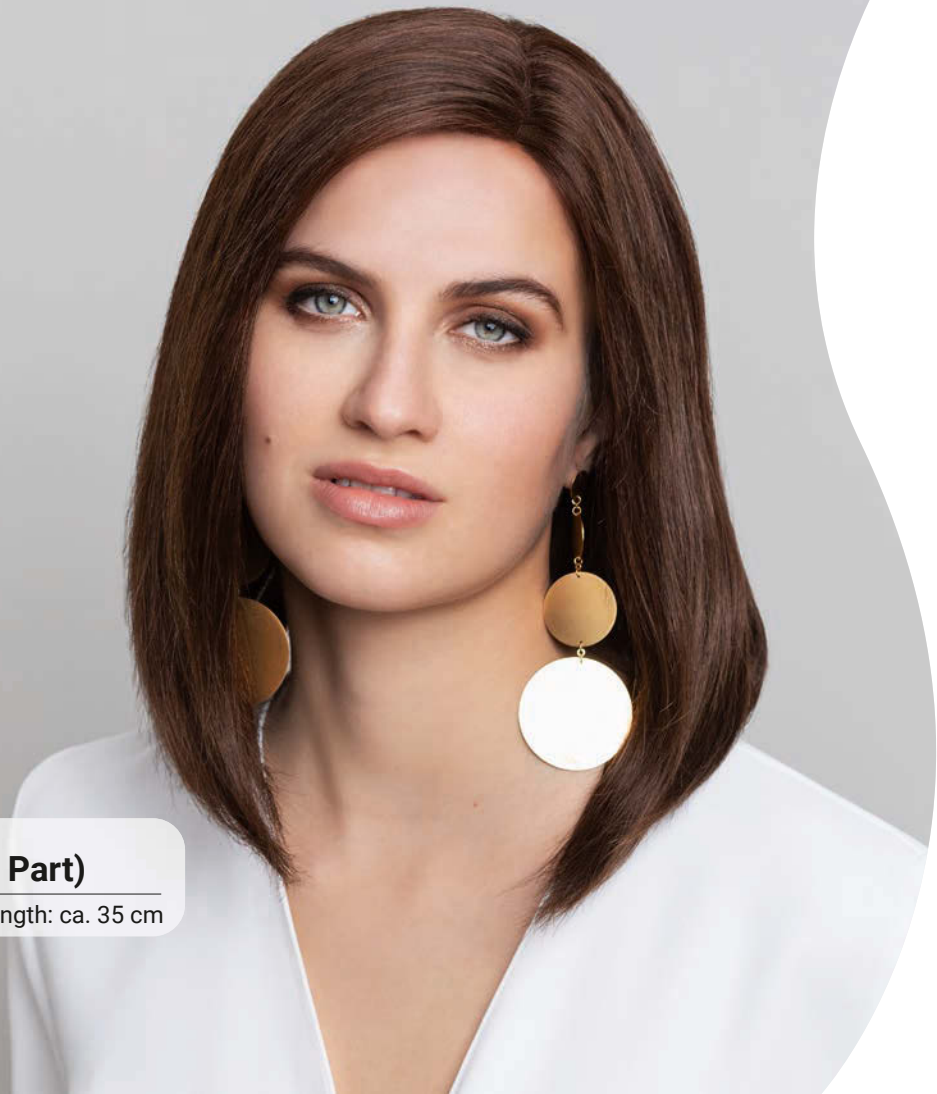

Energy HH Short *** (Lace Part)

100% Echthaar/human hair / Haarlänge/hair length: ca. 35 cm