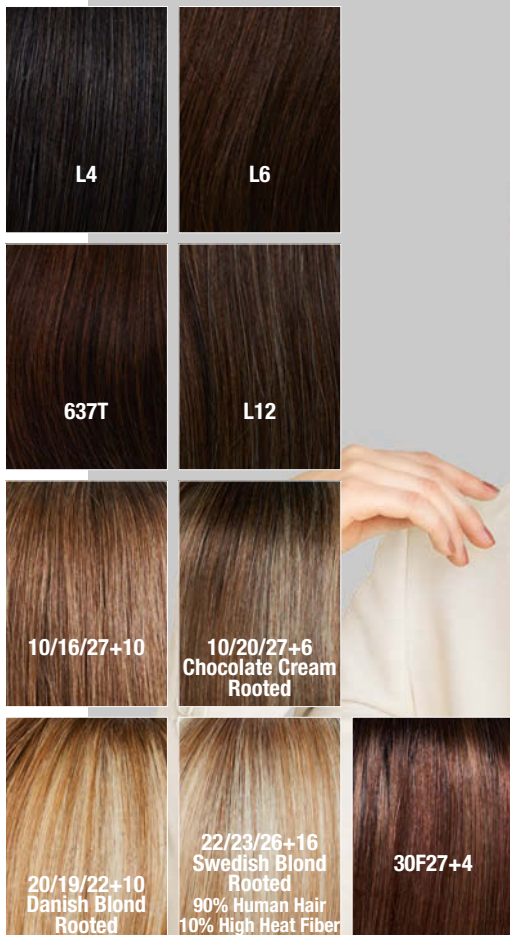

20/19/22+10
Danish Blond Rooted

ab/from 12.2021

Prime Long Deluxe HH ★★★★★+LF

100% Echthaar/human hair / Haarlänge/hair length: ca. 40 cm
L4, L6, 637T, 7/27/22+8, 10/16/27+10, 10/20/27+10, 14/88+8,
20/19/22+10, 22/23/26+16

20/19/22+10
Danish Blond
Rooted

ab/from 12.2021

Prime Bob Deluxe HH ★★★★★+LF

100% Echthaar/human hair / Haarlänge/hair length: ca. 20-25 cm
L6, 637T, 10/16/27+10, 10/20/27+6, 20/19/22+10

Prime Bob Lace HH ★★★★★+LF

100% Echthaar/human hair / Haarlänge/hair length: ca. 20-25 cm
1B, L4, L6, 637T, L12, 2/27/9H+8, 7/27/22+8, 10/16/27+10,
10/20/27+6, 14/88+8, 20/19/22+10, 22/23/26+16

Prime Bob Lace Small HH ★★★★★+LF

100% Echthaar/human hair / Haarlänge/hair length: ca. 20-25 cm
1B*, L4*, L6, 637T, L12, 10/16/27+10, 10/20/27+6, 14/88+8,
20/19/22+10, 22/23/26+16

10/20/27+6
Chocolate Cream
Rooted

ab/from 12.2021

Prime Lady Deluxe HH ★★★★★+LF

100% Echthaar/human hair / Haarlänge/hair length: ca. 20-28 cm
637T, 10/16/27+10, 10/27/27+6, 22/23/26+16

Prime Lady Lace HH ★★★★★+LF