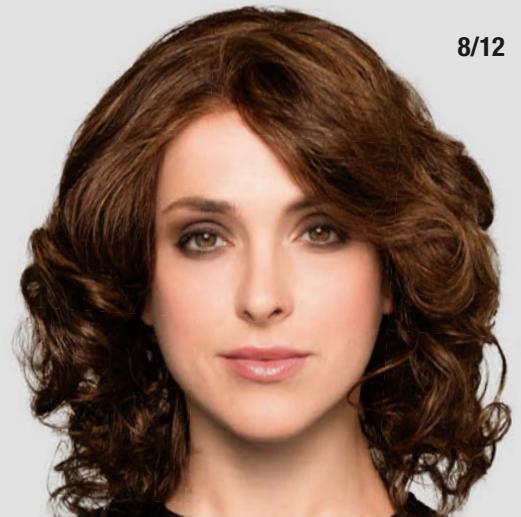

MH

R8-16

Euro Mix Pearl ★★★★★+LF

100% Echthaar/human hair / Haarlänge/hair length: ca. 30 cm

MH

R8-16

Euro Mix Star ★★★★★+LF

100% Echthaar/human hair / Haarlänge/hair length: ca. 27 cm

Celine Lace HH ★★★★★+LF

100% Echthaar/human hair / Haarlänge/hair length: ca. 45 cm

MH

8/12

Brigitte Lace HH ★★★★★+LF

100% Echthaar/human hair / Haarlänge/hair length: ca. 18 cm

* Solange Vorrat reicht / while stocks last

MH

8/12

Magic Lace HH ★★★★★+LF

100% Echthaar/human hair / Haarlänge/hair length ca. 40 cm

L6

Power HH Lace *+LF**

100% Echthaar/human hair / Größe/size ca. 53-54 cm
Haarlänge/hair length ca. 55 cm Gestuft/layered