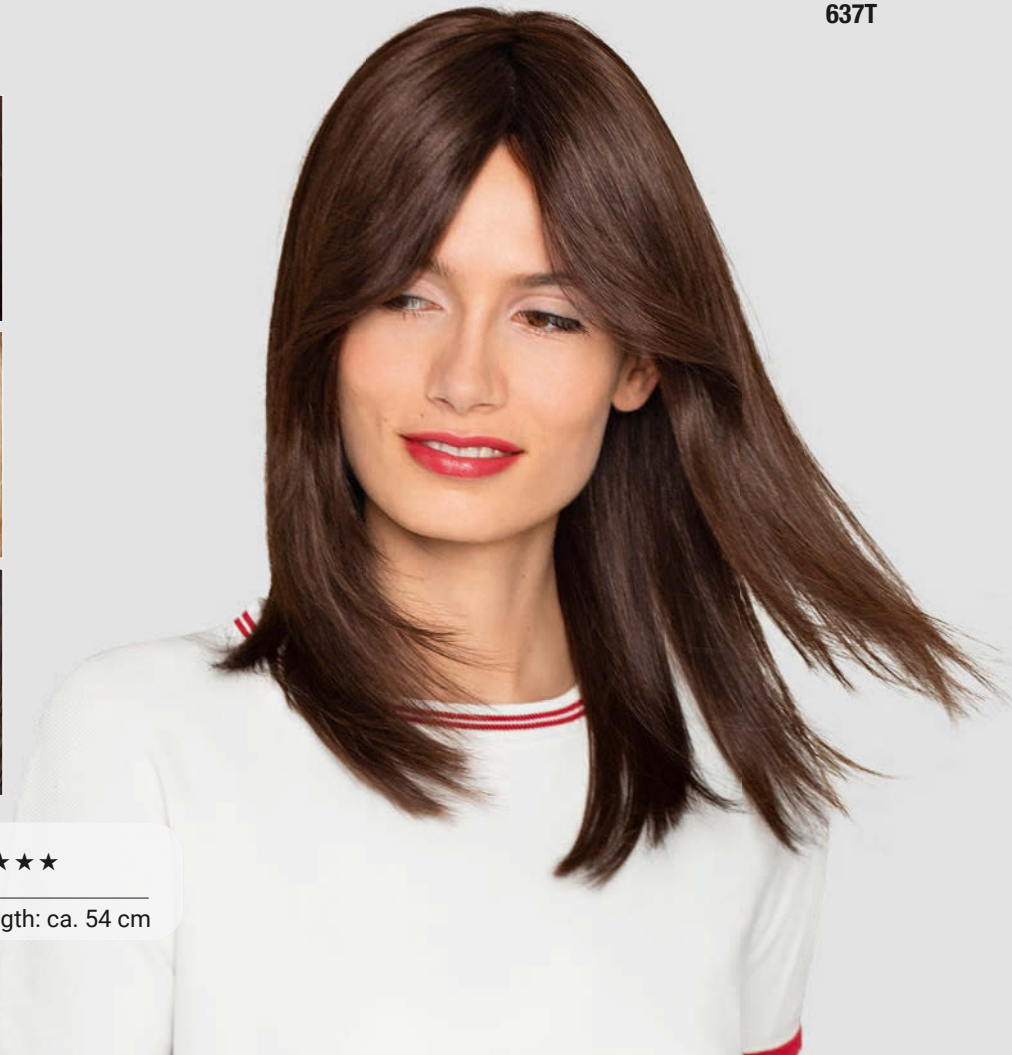

140/14+6(Root)
Spring Acorn

18/22+6(Root)
Sunny Ash Frost

140/22+6(Root)
Sunshine Gold

140/22
Gold Blonde

31/130
Chestnut

New Jennifer Echthaar ★★★★★

100% Echthaar/human hair / Haarlänge/hair length: ca. 49 cm

New Exclusiv Echthaar ★★★★★

100% Echthaar/human hair / Haarlänge/hair length: ca. 54 cm

Lory HH ★★★★★+LF

(Solange Vorrat reicht/While stocks last)

100% Echthaar/human hair / Haarlänge/hair length: ca. 51 cm