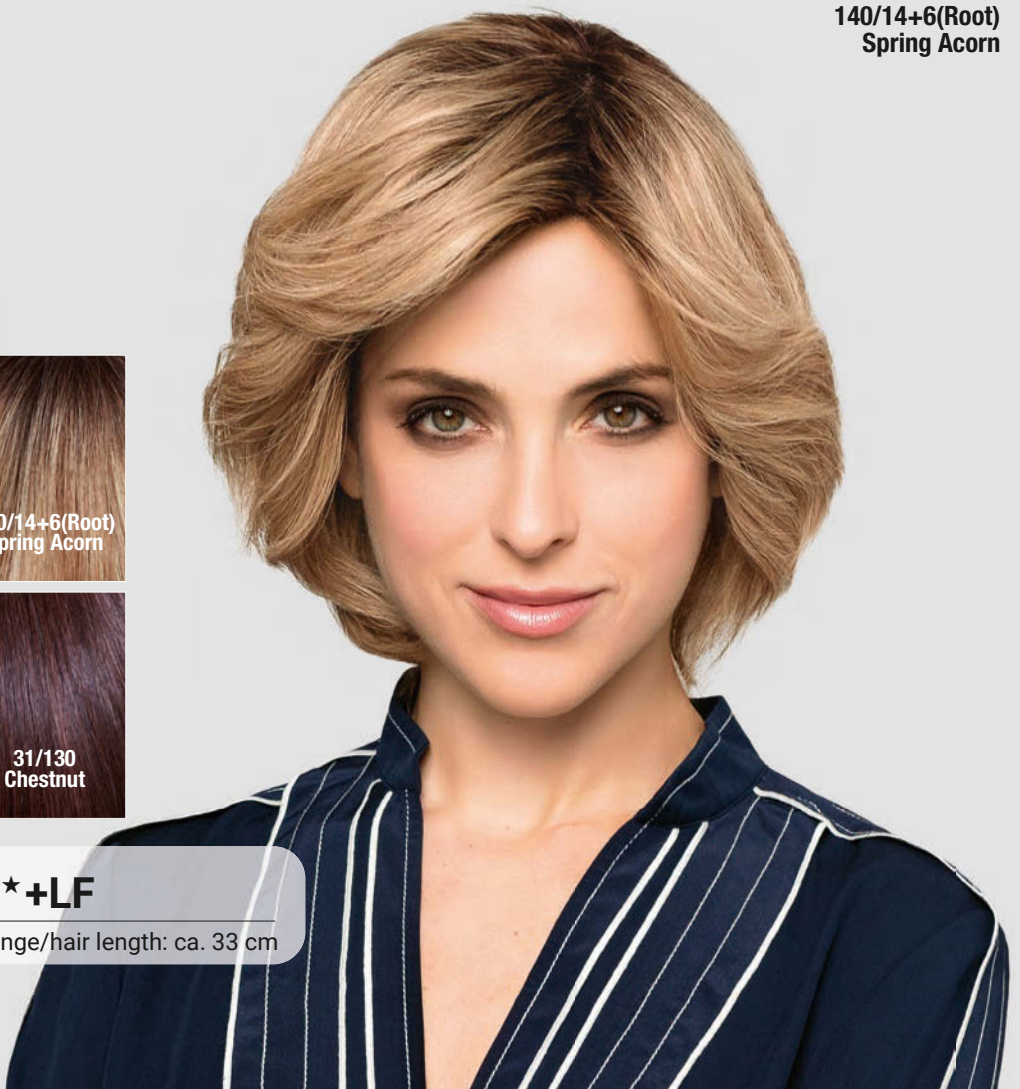

* Solange Vorrat reicht / while stocks last

140/22+6(Root)
Sunshine Gold

Luxery Lace C ***+LF**

100% Echthaar/human hair / Haarlänge/hair length: ca. 40 cm

140/22+6(Root)
Sunshine Gold

Luxery Lace D ***+LF**

100% Echthaar/human hair / Haarlänge/hair length: ca. 45 cm

* Solange Vorrat reicht / while stocks last

18/22+6(Root)
Sunny Ash Frost

140/14+6(Root)
Spring Acorn

Luxery Lace B ★★★★★+LF
100% Echthaar/human hair / Haarlänge/hair length: ca. 33 cm